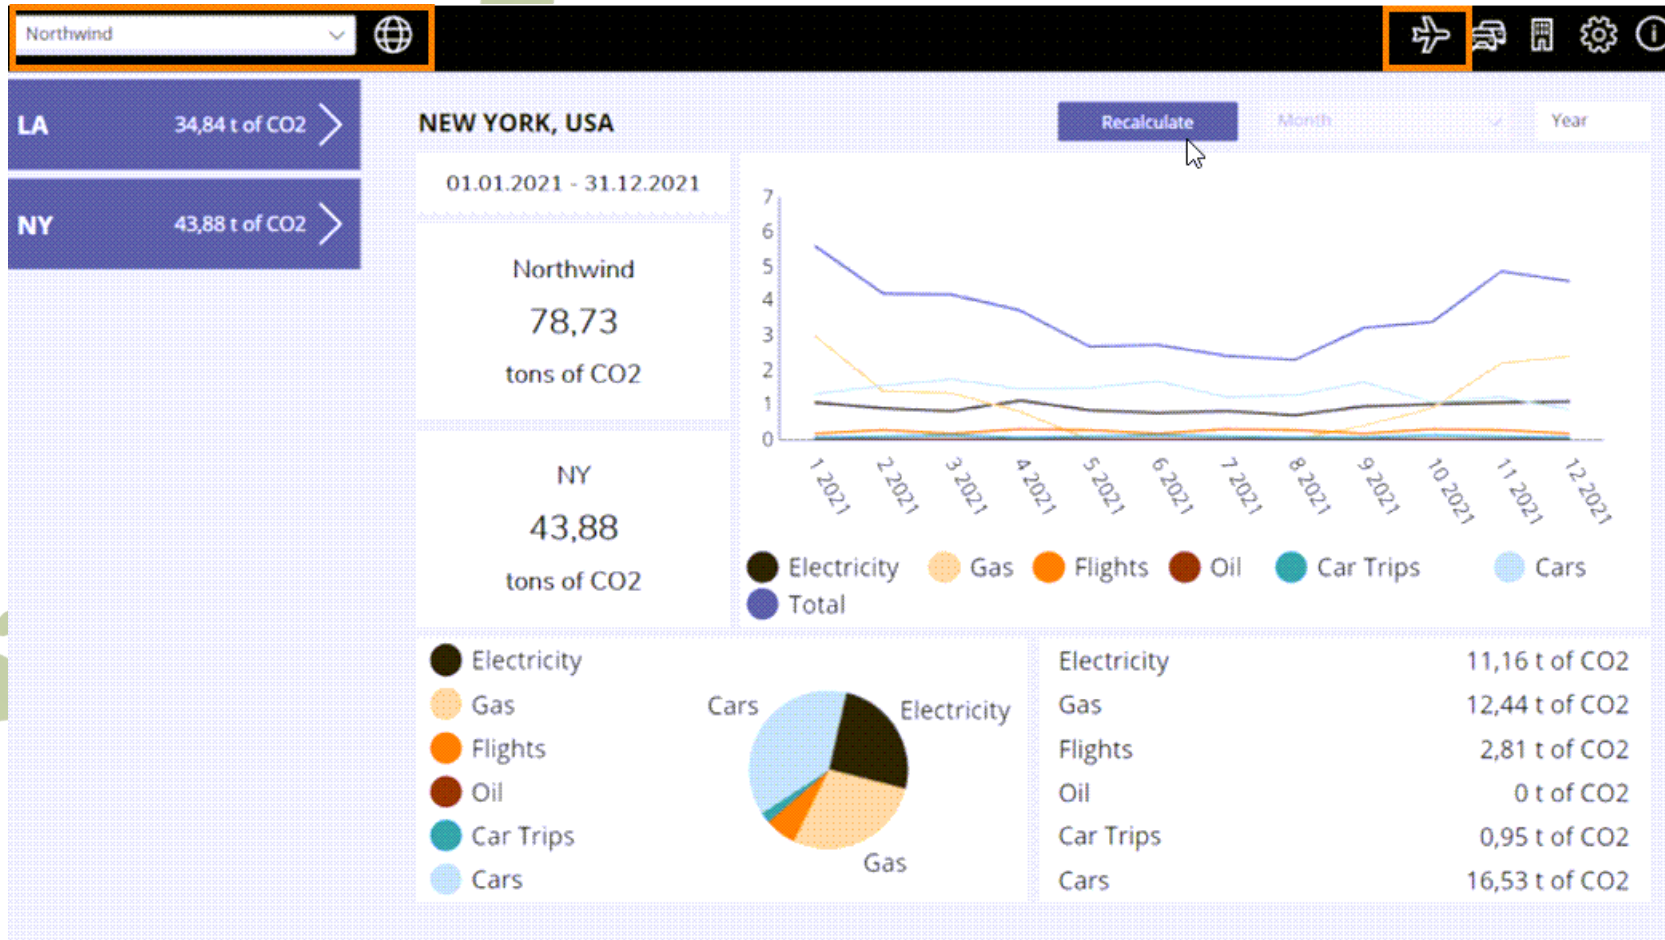

The **Carbon Footprint Calculator** app by Eos Solutions allows you to identify the "carbon hotspots" in your company in order to analyze them and make sustainable choices. All within Microsoft Teams.

Here is a list of the features involved

Add the app to your company's Teams

Carbon Footprint Calculator runs on Power Apps and works within Microsoft Teams

Add your own logo and change the colors, so the identity of your company gets reflected

Simply choose an employee or a car, insert the distance and the date, to have all the information about consumption

Interactive dashboard Gain an overview of your company's emissions and even of your various business sites on the easy-to-read dashboard

Overview

Select a company on the top left and change the language, if necessary, by clicking on the globe icon.

On the homepage you find a line diagram and the tons of CO2 from the company and the business sites.