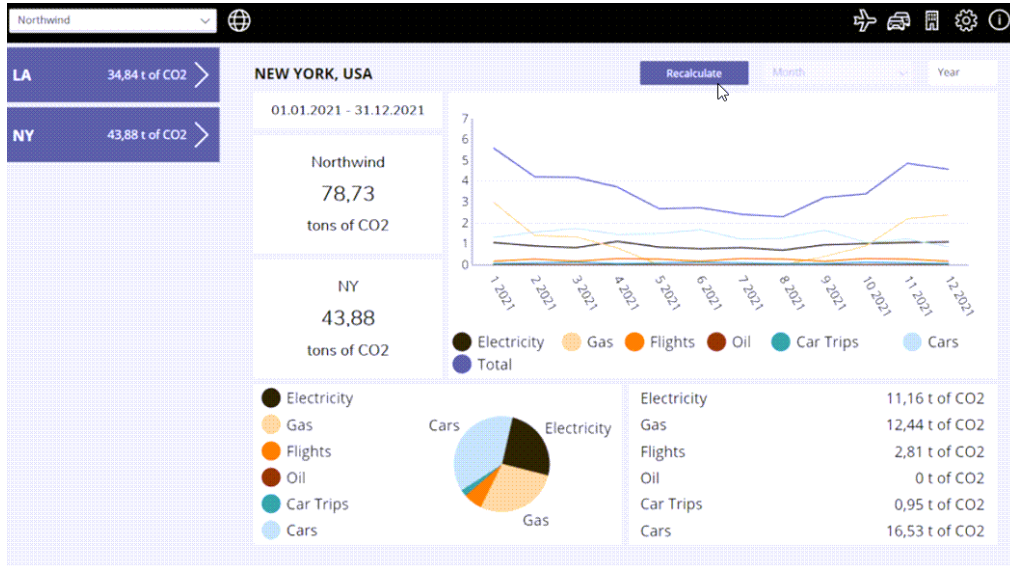

Here is a list of the features involved