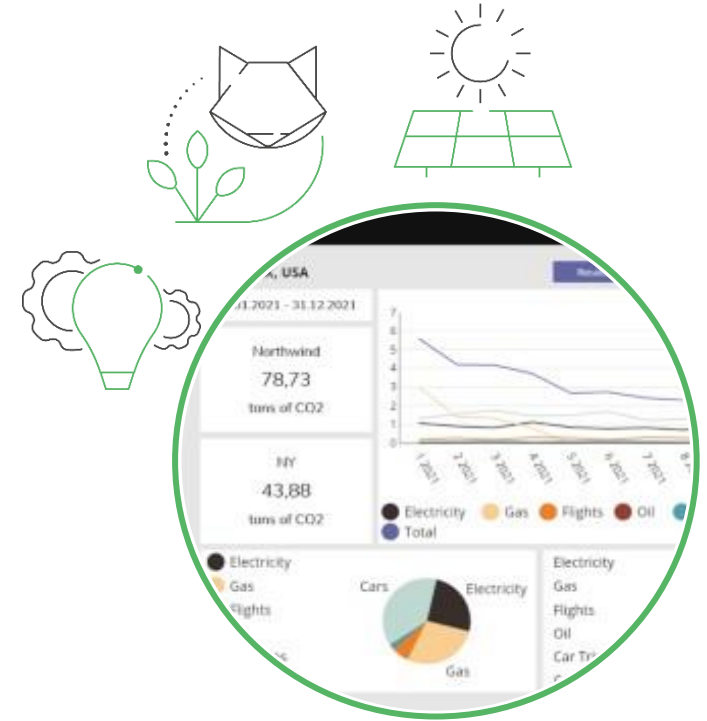

The background features large green leaves on the left and two large green footprints on the right. A trail of small white icons, including a recycling symbol, a lightbulb, a house, and a leaf, leads to a central 'ECO' logo.

CARBON FOOTPRINT CALCULATOR

Calculate the emissions of your company to make greener decisions for the future, in Microsoft Teams.

www.eos-solutions.it/en/carbon-footprint-calculator.html

Carbon Footprint Calculator

App for Microsoft Teams

DO YOU WANT AN OVERVIEW OF YOUR COMPANY'S EMISSIONS, LOCATION BY LOCATION? DO YOU NEED TO VIEW CO2 EMISSIONS RELATED TO EMPLOYEE TRAVEL?

DO YOU WANT SIMPLE DIAGRAMS TO ANALYZE CONSUMPTION AND MAKE DECISIONS WITH LOW ENVIRONMENTAL IMPACT?

The **Carbon Footprint Calculator** app by Eos Solutions allows you to identify the "carbon hotspots" in your company in order to analyze them and make sustainable choices. All within Microsoft Teams.